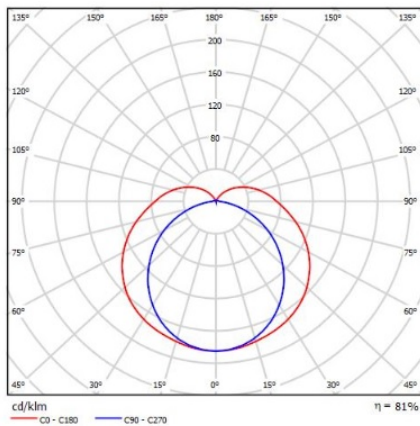

FOTOMETRÍAS / PHOTOMETRY

Fotometría 4000K